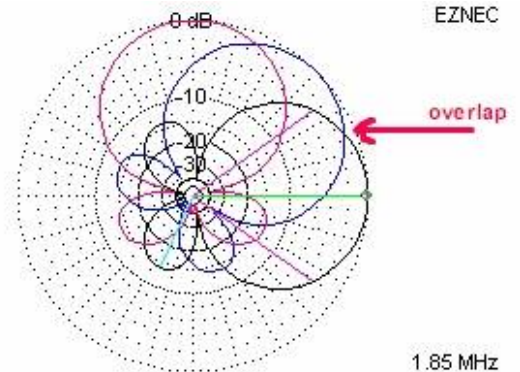

HIGH PERFORMANCE HF RECEIVING SYSTEMS & COMPONENTS

Hi-Z 4-8PRO / UP 8 Element Circle Array System

Total Field
* Primary

This controller was designed to connect 8 shortened antennas using Hi-Z amplifiers into a directional receiving antenna. This new and unique circuit configuration uses Tri-Phase combining for extra accurate phasing and amplitude stability. The PRO is in essence two Hi-Z 4s interleaved. A typical 113 foot diameter layout of 20 – 24 foot tall elements and Hi-Z amplifiers can provide 12.1 dB of Relative Directivity Factor and 30 dB of front to back ratio with 8 directions. Of course the best performance depends on the accuracy of the antenna layout, the accuracy of the connecting and phasing cables, and any interfering nearby structures. More information is at http://www.hizantennas.com/4_8_pro_8_element_array.htm . Introductory price is \$1049.00.

Hi-Z Antennas has 10+ years of continuous engineering and design experience in the pursuit of perfection. This is unparalleled expertise. Innovation drives our designs.

Specifications

RDF Up to 12.1 dB.
Covers 160, 80, 40 meters
8 selectable directions
Power usage +13.8 VDC at 250 ma.
Uses a 5 conductor control cable

Benefits

- Best performing 8 element RX phased vertical array in the smallest foot print (113 feet dia. circle)
- High RF field survivability – Running QRO in close proximity to the Hi-Z 4 is no problem (no sequencing)
- State of the art design = yielding the least attenuation at all 8 overlap points, see our website
- Excellent IMD properties, performs in chaotic high RF areas under contesting conditions
- Upgrade Hi-Z 4 to Hi-Z 4-8PRO UP (upgrade) – complete set of components to convert your Hi-Z to Hi-Z 4-8PRO